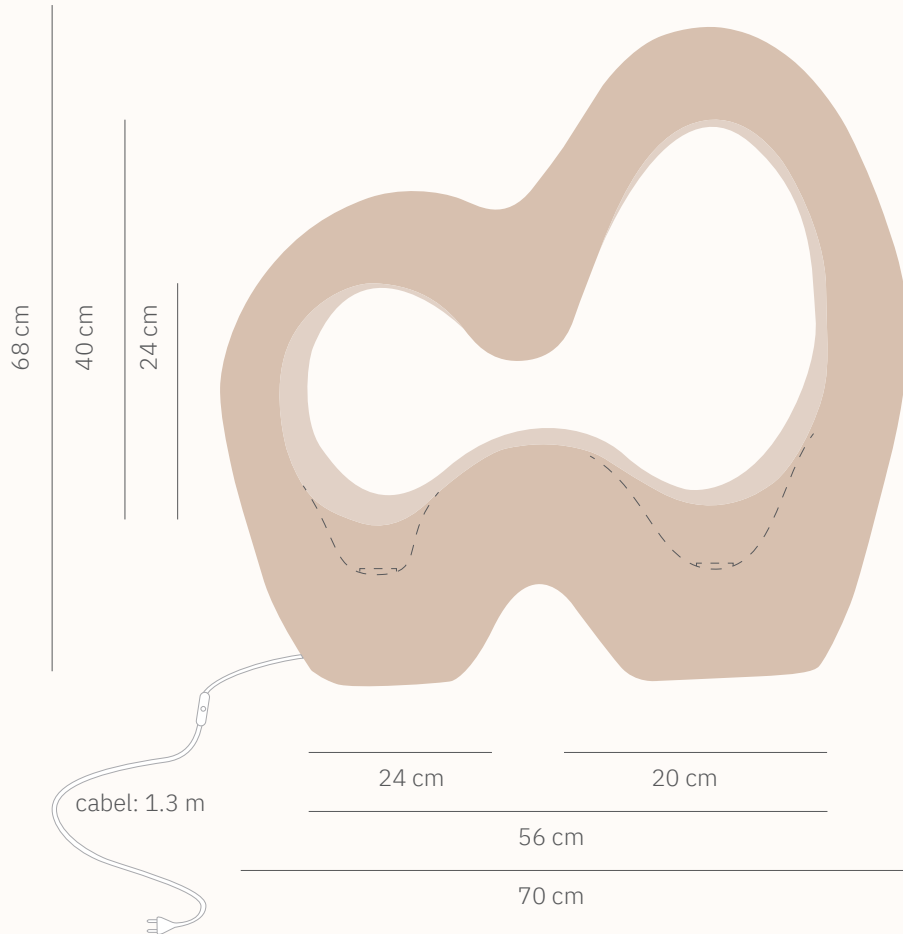

INFINITE LAMP

The *Infinite Lamp* is initially cast in plaster and then carved by hand and sealed with linen oil and/or matt varnish. The inner part of the artwork is illuminated by two hidden, dimmable LED lights. Color options are available upon request.

MATERIALS: Plaster (options with pigment)

COLOR OPTIONS:

SIZE: 68cm x 70cm x 11cm

LEADTIME: 6-8 weeks

LIGHTING:

- contains two lighting spots
- dimmable
- housing : E27
- dimmer :3-75 VAT
- bulbs: 2x Warm white LED dimmable (GU10) 2700K, bulbs are included